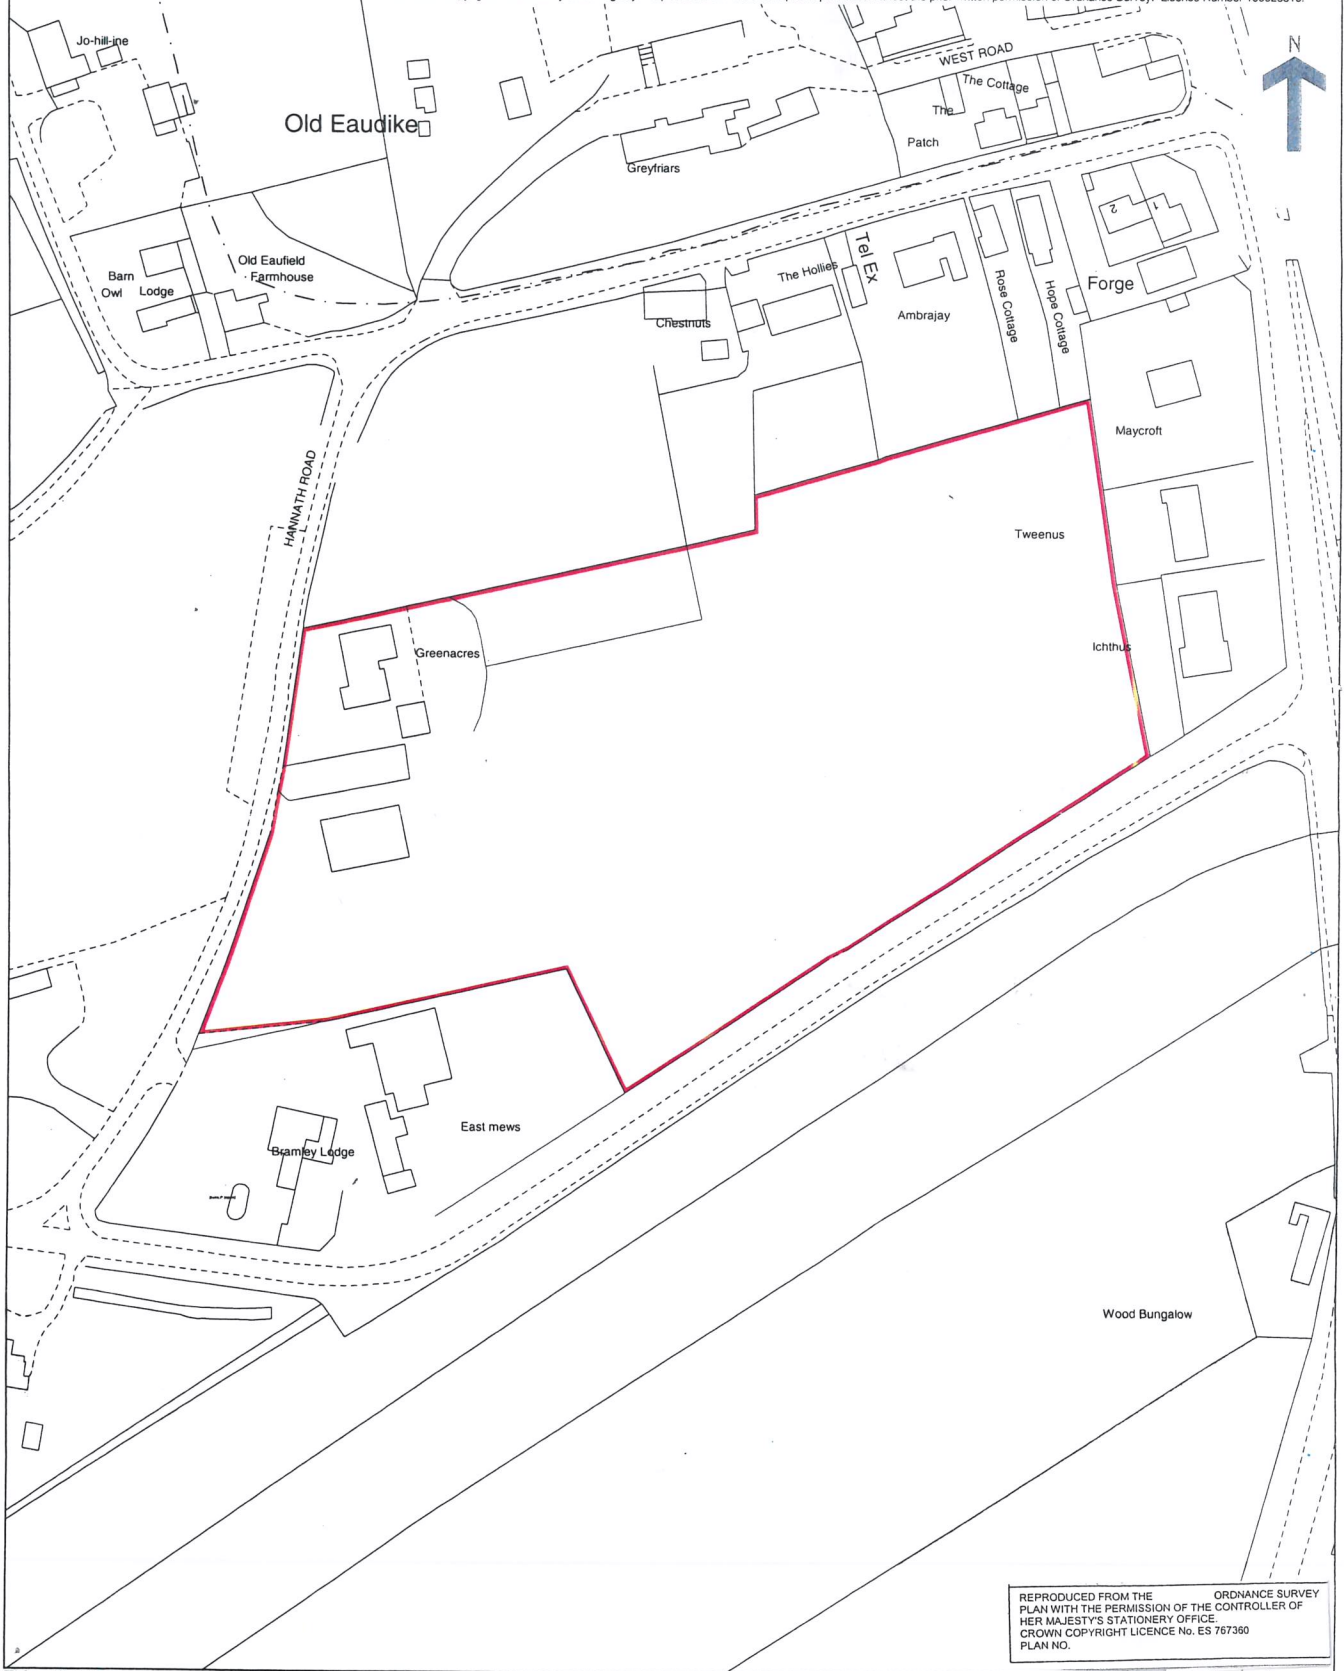

Land Registry
Official copy of
title plan

Title number **CB365744**
Ordnance Survey map reference **TF4417NE**
Scale **1:1250** enlarged from 1:2500
Administrative area **Cambridgeshire: Fenland**

REPRODUCED FROM THE ORDNANCE SURVEY
PLAN WITH THE PERMISSION OF THE CONTROLLER OF
HER MAJESTY'S STATIONERY OFFICE.
CROWN COPYRIGHT LICENCE No. ES 767360
PLAN NO.

This official copy issued on 15 December 2011 shows the state of this title plan on 15 December 2011 at 10:27:49. It is admissible in evidence to the same extent as the original (s.67 Land Registration Act 2002).

This title plan shows the general position, not the exact line, of the boundaries. It may be subject to distortions in scale. Measurements scaled from this plan may not match measurements between the same points on the ground. See Land Registry Public Guide 19 - Title Plans and Boundaries.

This title is dealt with by Land Registry, Peterborough Office.